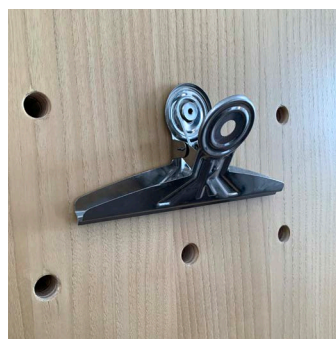

Flush Pin Hook
Does not include flush mount pin
\$8

Coat Hook
2.5" x 3.5"
\$19.75
*includes locking pin

Wire Basket (12x9x8)
\$44.50
*includes 2 locking pins

Short(6" x 13.75" x 6")
Long (6" x 17.75" x 6")
Large (8" x 12" x 10")

Small Binder Clip
2.5" wide
\$14.25
*includes locking pin

Pin Grip Sleeve
Fits standards pin from 50mm to 300mm (does not include pin)
\$5

Large Binder Clip
8" wide
\$23.25
*includes locking pin

Collateral Holder
Acrylic (fits 8.5x11)
includes 2 locking pins
\$57.50

Swing arm desk
includes 4 locking pins
(12"x9" laptop plate)
\$204.50

Drill Organizer
17"x8.25"
includes 4 locking pins
\$93.50

Hardware Organizer
20"x16"x6"
includes 2 locking pins
\$83

Magnetic Whiteboard
14" x 22"
(4 flush mount locking pins included)
\$237