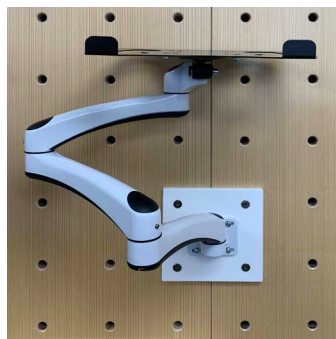

Flush Pin Hook
Does not include flush mount pin
\$8

Coat Hook
2.5" x 3.5"
\$19.75
*includes locking pin

Wire Basket (12x9x8)
\$44.50
*includes 2 locking pins

Short(6" x 13.75" x 6")
Long (6" x 17.75" x 6")
Large (8" x 12" x 10")

Small Binder Clip
2.5" wide
\$14.25
*includes locking pin

Pin Grip Sleeve
Fits standards pin from 50mm to 300mm (does not include pin)
\$5

Large Binder Clip
8" wide
\$23.25
*includes locking pin

Collateral Holder
Acrylic (fits 8.5x11)
includes 2 locking pins
\$57.50

Swing arm desk
includes 4 locking pins
(12"x9" laptop plate)
\$204.50

Drill Organizer
17"x8.25"
includes 4 locking pins
\$93.50

Hardware Organizer
20"x16"x6"
includes 2 locking pins
\$83

Magnetic Whiteboard
14" x 22"
(4 flush mount locking pins included)
\$237