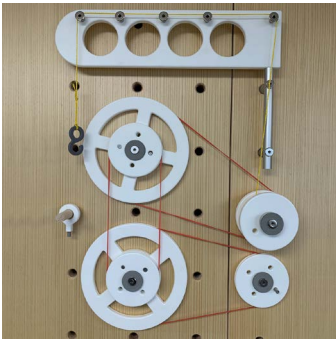

STEM Pulley/ Crane
(.5" PVC)
$476.50