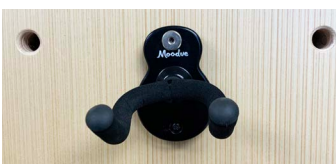

Tic-Tac-Toe
(28"x28")
\$437

Plastic Tray
9.5"x3.5"x1"
includes 2 locking pins
\$36.50

Wire Management Clip
(white) locking
2" - straight or angle
Plastic
\$10

Tablet mount
1 flush locking pins
\$36.75

Bottle Straps
(brown or black leather)
Pins not included
\$47

Balance Barre
Includes 2 (130mm pins)
Wood or metal
silver/white/black/natural
(up to 96" length custom)

24" **\$128.50**
48" **\$237.50**

Wood storage box
(16"x12"x7")
2 flush locking pins
\$84.50

Storage Cube
14"x14"x14"
2 locking pins
\$77.50

Dumbbell weight rack
(23.625" x 8")
5 flush locking pins
\$281.25

Clothes Hanger
11.8" locking pin
with grooves
\$80

Guitar Holder
\$21.75

Plastic Bin
11"x11"x5"
(includes 2 flush mount
locking pins)
\$39.50