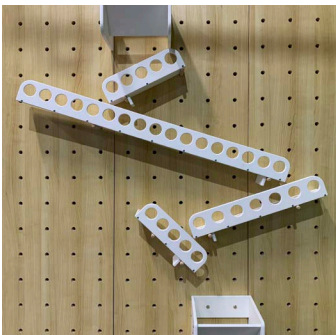

STEM Pulley/ Crane
 (.5" PVC)
\$476.50

STEM Clear Tube
 4" x 120"
 (8 non-locking wood pins)
\$104.50

STEM Catapult
 (.5" starboard)
\$231.25

STEM Swing Arm
 18.5" length
 3 non-locking pins
 (.25" PVC)
\$204.75

STEM Ball Drop
 4 flush mount pins
 8 non-locking pins
 (.5" PVC)
\$573.50

STEM Gears
 10" diameter
 .5" white PVC
 5 gears with locking pins
\$305.75

Climbing Holds
 (12 quantity)
 (starboard plastic)
 White, black, or blue