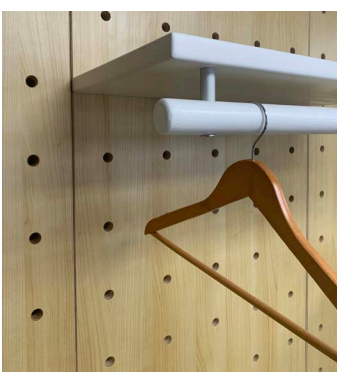

Retail Pin
6" / 8" / 10" / 12"
(1 flush mount pin included)
\$15.25

LED Light
GlowRight Halo
includes 130mm locking pin
\$150

Target set
5 targets
50mm pins (magnetic)
Lanyards included
\$149.75

Basketball Hoop
\$84.50

Craft Paper Roll
18" paper roll
(4 flush mount
pins included)
\$142

Lego Shelf
(23.5"x11.8"x1")
\$206.75

Clothes Rod Shelf
24" / 48" or custom

Deep Shelf / Double
(47.5"x11.8"x1") **\$413.50**

Deep Shelf / Full
(23.5"x11.8"x1") **\$296.25**