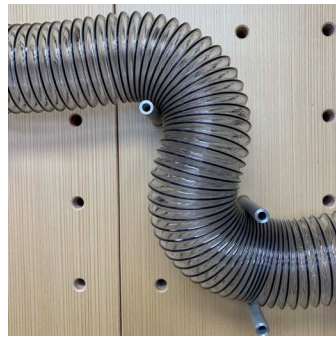

Clothes Rod
Includes 2 (300mm pins)
Wood or metal
silver/white/black/natural
(up to 96" length custom)
24" \$138.50
48" \$247.50

Folder bin
12.4" x 10.5" x 4"
includes 1 flush mount pin
\$36.50

Pencil/Pen Can
1 locking pin
\$20.75

STEM Pulley/ Crane
 (.5" PVC)
\$476.50

STEM Clear Tube
 4" x 120"
 (8 non-locking wood pins)
\$104.50

STEM Catapult
 (.5" starboard)
\$231.25

STEM Swing Arm
 18.5" length
 3 non-locking pins
 (.25" PVC)
\$204.75