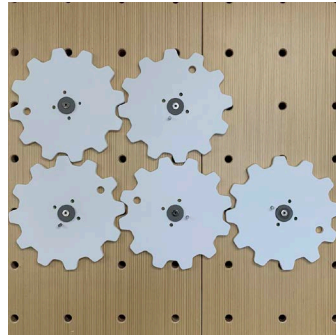

STEM Pulley/ Crane
 (.5" PVC)
\$476.50

STEM Clear Tube
 4" x 120"
 (8 non-locking wood pins)
\$104.50

STEM Catapult
 (.5" starboard)
\$231.25

STEM Swing Arm
 18.5" length
 3 non-locking pins
 (.25" PVC)
\$204.75

STEM Ball Drop
 4 flush mount pins
 8 non-locking pins
 (.5" PVC)
\$573.50

STEM Gears
 10" diameter
 .5" white PVC
 5 gears with locking pins
\$305.75

Climbing Holds
 (12 quantity)
 (starboard plastic)
 White, black, or blue