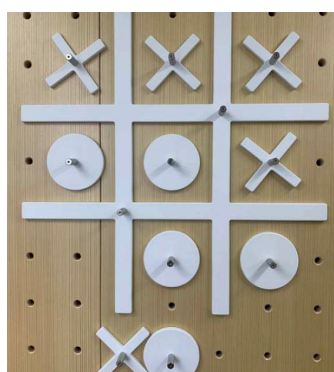

Retail Pin
6" / 8" / 10" / 12"
(1 flush mount pin included)
\$15.25

LED Light
GlowRight Halo
includes 130mm locking pin
\$150

Target set
5 targets
50mm pins (magnetic)
Lanyards included
\$149.75

Basketball Hoop
\$84.50

Craft Paper Roll
18" paper roll
(4 flush mount
pins included)
\$142

Lego Shelf
(23.5"x11.8"x1")
\$206.75

Clothes Rod Shelf
24" / 48" or custom

Deep Shelf / Double
(47.5"x11.8"x1") **\$413.50**

Deep Shelf / Full
(23.5"x11.8"x1") **\$296.25**

Tic-Tac-Toe
(28"x28")
\$437

Plastic Tray
9.5"x3.5"x1"
includes 2 locking pins
\$36.50

Wire Management Clip
(white) locking
2" - straight or angle
Plastic
\$10

Tablet mount
1 flush locking pins
\$36.75

Bottle Straps
(brown or black leather)
Pins not included
\$47