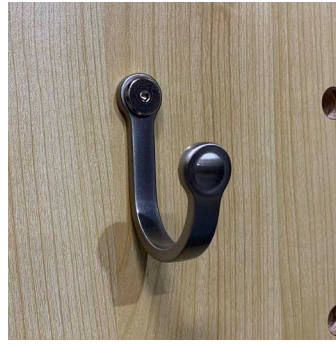

BUNDLE

2

\$3,622.75

- 2 myWall Full (Ash/Ash White)
- 2 long end caps
- 1 long french cleat
- 1 large desktop
- 1 deep shelf double
- 1 deep shelf full
- 1 deep shelf mini
- 3 (130mm wood pins)
- 1 small magnetic whiteboard
- 1 pencil can
- 1 large binder clip
- 1 small binder clip
- 1 folder holder
- 1 power strip

BUNDLE

3

\$4,603.75

- 3 myWall Full (Ash/Ash White)
- 2 long end caps
- 1 long french cleat
- 1 large desktop
- 1 deep shelf full
- 1 deep shelf mini
- 1 narrow shelf full
- 1 narrow shelf mini
- 4 (130mm wood pins)
- 1 small magnetic whiteboard
- 1 pencil can
- 1 large binder clip
- 1 small binder clip
- 1 folder holder
- 1 power strip
- 1 basket
- 1 coat hook

Flush Pin Hook
Does not include flush mount pin
\$8

Coat Hook
2.5" x 3.5"
\$19.75
*includes locking pin

Wire Basket (12x9x8)
\$44.50
*includes 2 locking pins

Short(6" x 13.75" x 6")
Long (6" x 17.75" x 6")
Large (8" x 12" x 10")

Small Binder Clip
2.5" wide
\$14.25
*includes locking pin

Pin Grip Sleeve
Fits standards pin from 50mm to 300mm (does not include pin)
\$5

Large Binder Clip
8" wide
\$23.25
*includes locking pin

Collateral Holder
Acrylic (fits 8.5x11)
includes 2 locking pins
\$57.50