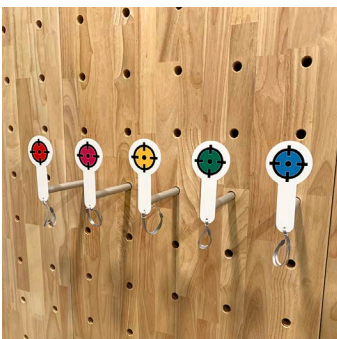

4 straight, 4 curve, 4 circle
\$1,194

Rock Holds Custom
 (12 quantity)
 gray or custom color
 4 directions
 includes 24 locking pins

9 short, 3 long
\$3,894

Ring Toss
 standard shelf (14"x11.8"x1")
\$152.25

Doll House Shelf Set
 (7 non-locking 130mm pins included)
\$692.75

***includes stairs**

Retail Grid
24"x48"
includes 2 locking pins
and flat hooks
\$103

Storage Cabinet
23 5/8"W x 19 1/4"H x 12"D
includes 3 flush locking
pins
\$641.75

Retail Pin
6" / 8" / 10" / 12"
(1 flush mount pin included)
\$15.25

LED Light
GlowRight Halo
includes 130mm locking pin
\$150

Target set
5 targets
50mm pins (magnetic)
Lanyards included
\$149.75

Basketball Hoop
\$84.50

Craft Paper Roll
18" paper roll
(4 flush mount
pins included)
\$142

Lego Shelf
(23.5"x11.8"x1")
\$206.75

Clothes Rod Shelf
24" / 48" or custom

Deep Shelf / Double
(47.5"x11.8"x1") **\$413.50**

Deep Shelf / Full
(23.5"x11.8"x1") **\$296.25**