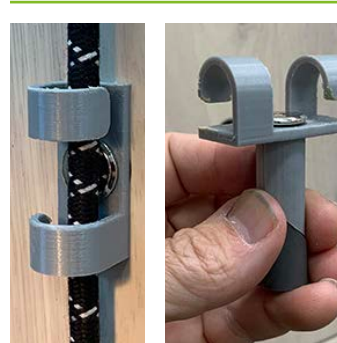

Clothes Hangar
11.8" locking pin
with grooves
\$80

Pin Grip Sleeve
Fits standards pin from
50mm to 300mm
(does not include pin)
\$8

Flush Pin Hook
Fits standard locking pins
\$8

Coat Hook
2.5" x 3.5"
\$20
*includes locking pin

Retail Grid (white/black)
2' H x 4' W metal
includes 2 hook pins
\$75

(custom cutting available)

Folder Holder
\$48
*includes 2 locking pins

Light Bracket
300mm locking pin
2 - S-hooks
\$60

Wire Management Clip
(gray) locking
1.75"
Plastic
\$12.50