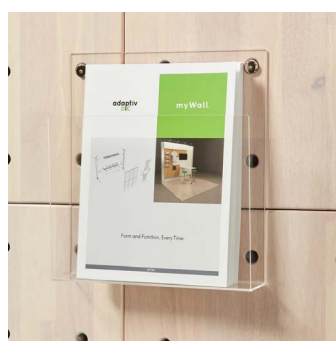

Retail Grid (white/black)
2' H x 4' W metal
includes 2 hook pins
\$75

(custom cutting available)

Folder Holder
\$48
*includes 2 locking pins

Light Bracket
300mm locking pin
2 - S-hooks
\$60

Wire Management Clip
(gray) locking
1.75"
Plastic
\$12.50

Pulley/ Crane Game
\$650

Ring Toss
standard shelf (14"x11.8"x1")
\$140

Catapult
\$250

Target
\$350

Ball Drop Game (wall tracks)
\$750

Basketball Hoop
\$85

Rock Holds
(10 quantity)
\$600

Lego Shelf
(23.5"x11.8"x1")
\$185

Doll House Shelf Set
(7 non-locking 130mm pins included)
\$588

*includes stairs

Collateral Holder
Acrylic (fits 8.5x11)
includes 2 locking pins
\$50

Magnetic Whiteboard
14"x 22"
(4 flush mount locking pins included)