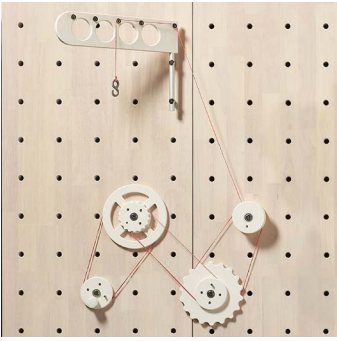

Clothes Hangar
11.8" locking pin
with grooves
\$80

Pin Grip Sleeve
Fits standards pin from
50mm to 300mm
(does not include pin)
\$8

Flush Pin Hook
Fits standard locking pins
\$8

Coat Hook
2.5" x 3.5"
\$20
*includes locking pin

Retail Grid (white/black)
2' H x 4' W metal
includes 2 hook pins
\$75

(custom cutting available)

Folder Holder
\$48
*includes 2 locking pins

Light Bracket
300mm locking pin
2 - S-hooks
\$60

Wire Management Clip
(gray) locking
1.75"
Plastic
\$12.50

Pulley/ Crane Game
\$650

Ring Toss
standard shelf (14"x11.8"x1")
\$140

Catapult
\$250

Target
\$350

Ball Drop Game (wall tracks)
\$750

Basketball Hoop
\$85

Rock Holds
(10 quantity)
\$600

Lego Shelf
(23.5"x11.8"x1")
\$185

Doll House Shelf Set
(7 non-locking 130mm pins included)
\$588

*includes stairs

Collateral Holder
Acrylic (fits 8.5x11)
includes 2 locking pins
\$50

Magnetic Whiteboard
14"x 22"
(4 flush mount locking pins included)