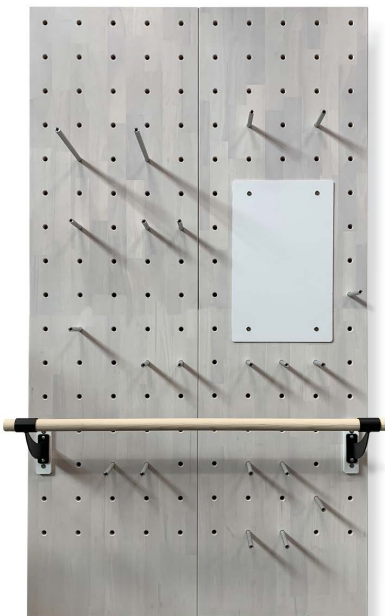

\$2,838.00

STORAGE 1

- myWall 1 Panel
- French Cleat
- Wood end caps
- 4 Shelves (assorted)
- 4 Pins

\$1,524.50

STORAGE 2

- myWall 2 Panels
- French Cleat
- Wood end caps
- 5 Shelves (assorted)
- 5 Pins

\$2,787.00

myWall.

GYM

The myWall system is the perfect fit for anyone working out from home. The system provides a fully customizable workout area with limited space requirements. The myWall panels are perfect for Yoga and Barre enthusiasts.

GYM 1

myWall 1 Panel
French Cleat
Wood end caps
Whiteboard (mag)
2 300mm Pins
18 130mm Pins
1 Barre (24")

\$1,800

GYM 2

myWall 2 Panels
French Cleat
Wood end caps
Whiteboard (mag)
2 300mm Pins
19 130mm Pins
1 Barre (48")