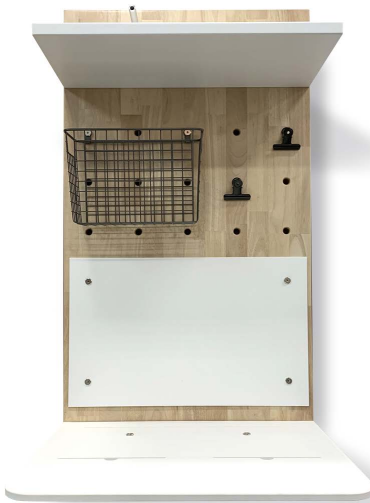

\$1,957

WORK 1

- myWall 2 Panels
- French Cleat
- Wood end caps
- Desk
- Shelves
- Whiteboard (mag)
- Folder Holder
- 2 Pins
- 2 Wood Pins
- 1 Paper Clip

\$1,615.50

WORK 2

- myWall 2 Panels
- French Cleat
- Wood end caps
- Desk
- Shelves
- Whiteboard (mag)
- Folder Holder
- 4 Pins
- 4 Wood Pins
- 2 Paper Clips

\$3,114.50

myWall.

WORK

The myWall WORK system is the perfect fit for anyone working from home. The system provides a fully customizable work area with limited space requirements.

WORK 3

myWall 3 Panels
French Cleat
Wood end caps
Desk
Shelves
Whiteboard (mag)
2 Folder Holders
4 Pins
4 Wood Pins
2 Paper Clips

LEARN MICRO

- myWall Panel
- French Cleat
- PVC white end caps
- Desk
- Shelf
- Whiteboard (mag)
- Basket
- 1 Pin
- 2 Paper Clips

\$1,180

LEARN 1

- myWall Panel
- French Cleat
- Wood end caps
- Desk
- Shelves
- Whiteboard (mag)
- Basket
- 2 Pins
- 2 Wood Pins
- 1 Paper Clip
- 1 Large Paper Clip